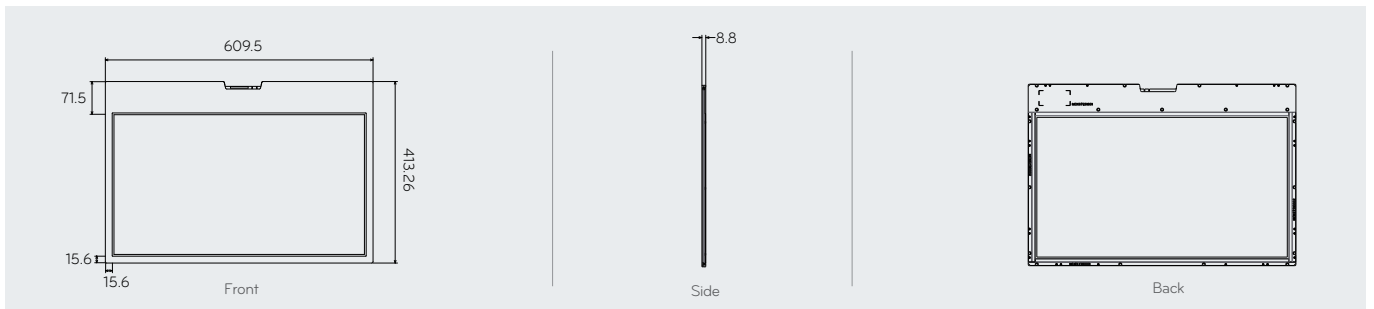

DIMENSION (unit : mm)